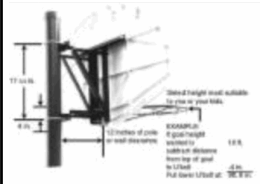

Drywall/Accessories Ceiling

ARMSTRONG 589 CEILING
2' X 2' (12 PCS/ CTN)

09ARM589

\$ 0.00

CHANNEL CLAMP 4B15LS

09CADDY4BSLS

\$ 0.00

FLANGE CLAMP 4H58
BEAM 5/16 TO 1/2

09CADDY4H58

\$ 0.00

ANGLE BRACKET SUPPORT

09CADDY708AB

\$ 0.00

CHANNEL ANGLE BRACKET

09CADDY708AO

\$ 0.00

USG COVER COAT COMPOL
5 GALLON

09CCUSG5

\$ 0.00

CELOTEX CEILING TILE
SAND 154

09CELSAND154

\$ 0.00

PENCIL ROD 1/4" X 10'

09CLGROD14